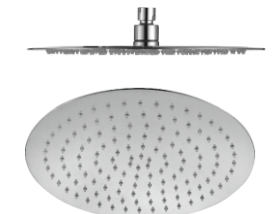

40122 Overhead shower ABS 15 mm

40124 Overhead shower ABS 15 mm

40453 Overhead shower (3-in-1) ABS 15 mm

40514 Overhead Shower 'Slim Line' Round 8" (S.Steel 304)

40516 Overhead Shower 'Slim Line' Round 10" (S.Steel 304)