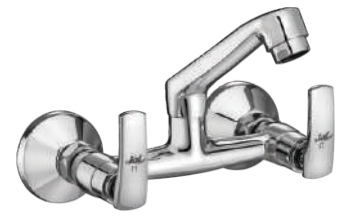

9627 Pillar Tap 'Swivel' with foam flow 15 mm

9673 Basin Single Hole Mixer 15 mm

9690 Angle Stop Cock 'Two Way' without flange 15 mm

9634 Sink Mixer 15 mm

9632 Bib Tap with foam flow without flange 15 mm

9635 Bib Tap 'Long Body' without flange 15 mm