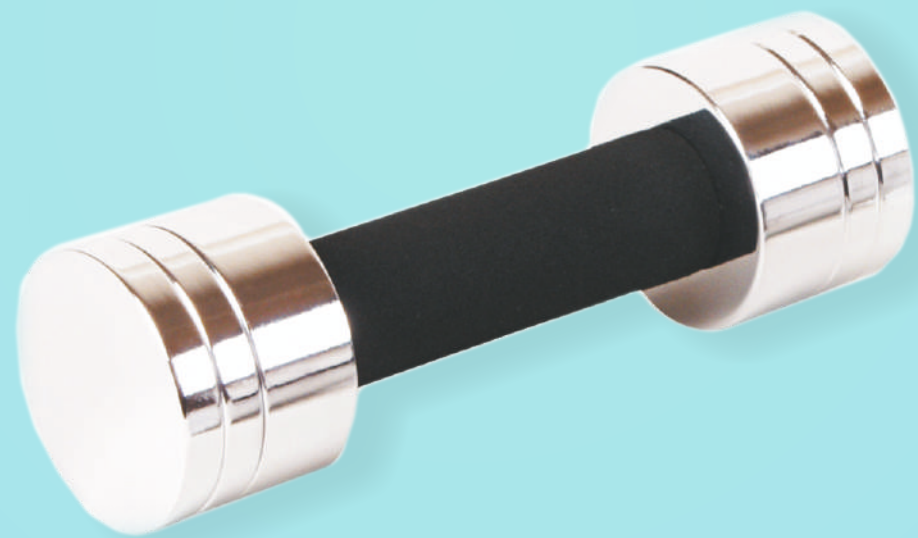

Bath Accessories

Make a strong impression with beautiful finishes that will bring your bathroom to life. The range of bath accessories by JAL has elegant designs and is sturdy for life long usage. Inspired by dumbbells, it explores a new realm of strength, texture and taste. With a wide variety of designs available, you are sure to find the one that fits your requirements.