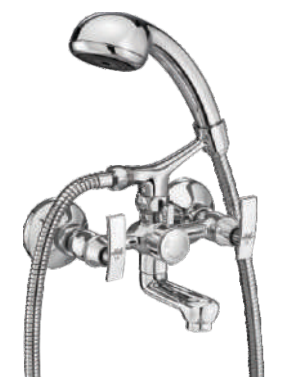

3848 Angle Stop Cock without flange 15 mm

3837U Bib Tap 'Swivel' with (U-spout) & foam flow without flange 15 mm

38550 Wall Mixer Composite Body (con.) with 'Easy Turn' Divertor for shower system 15 mm/20 mm (Also available in Square flange)