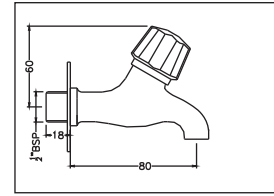

2545 G Concealed Stop Cock 15 mm

2520 J Pillar Tap 15 mm

2430 Bib Tap 15 mm (Brass Finish)

2530 G Bib Tap without flange 15 mm

2548 K Angle Stop Cock without flange 15 mm

2530 J Bib Tap without flange 15 mm