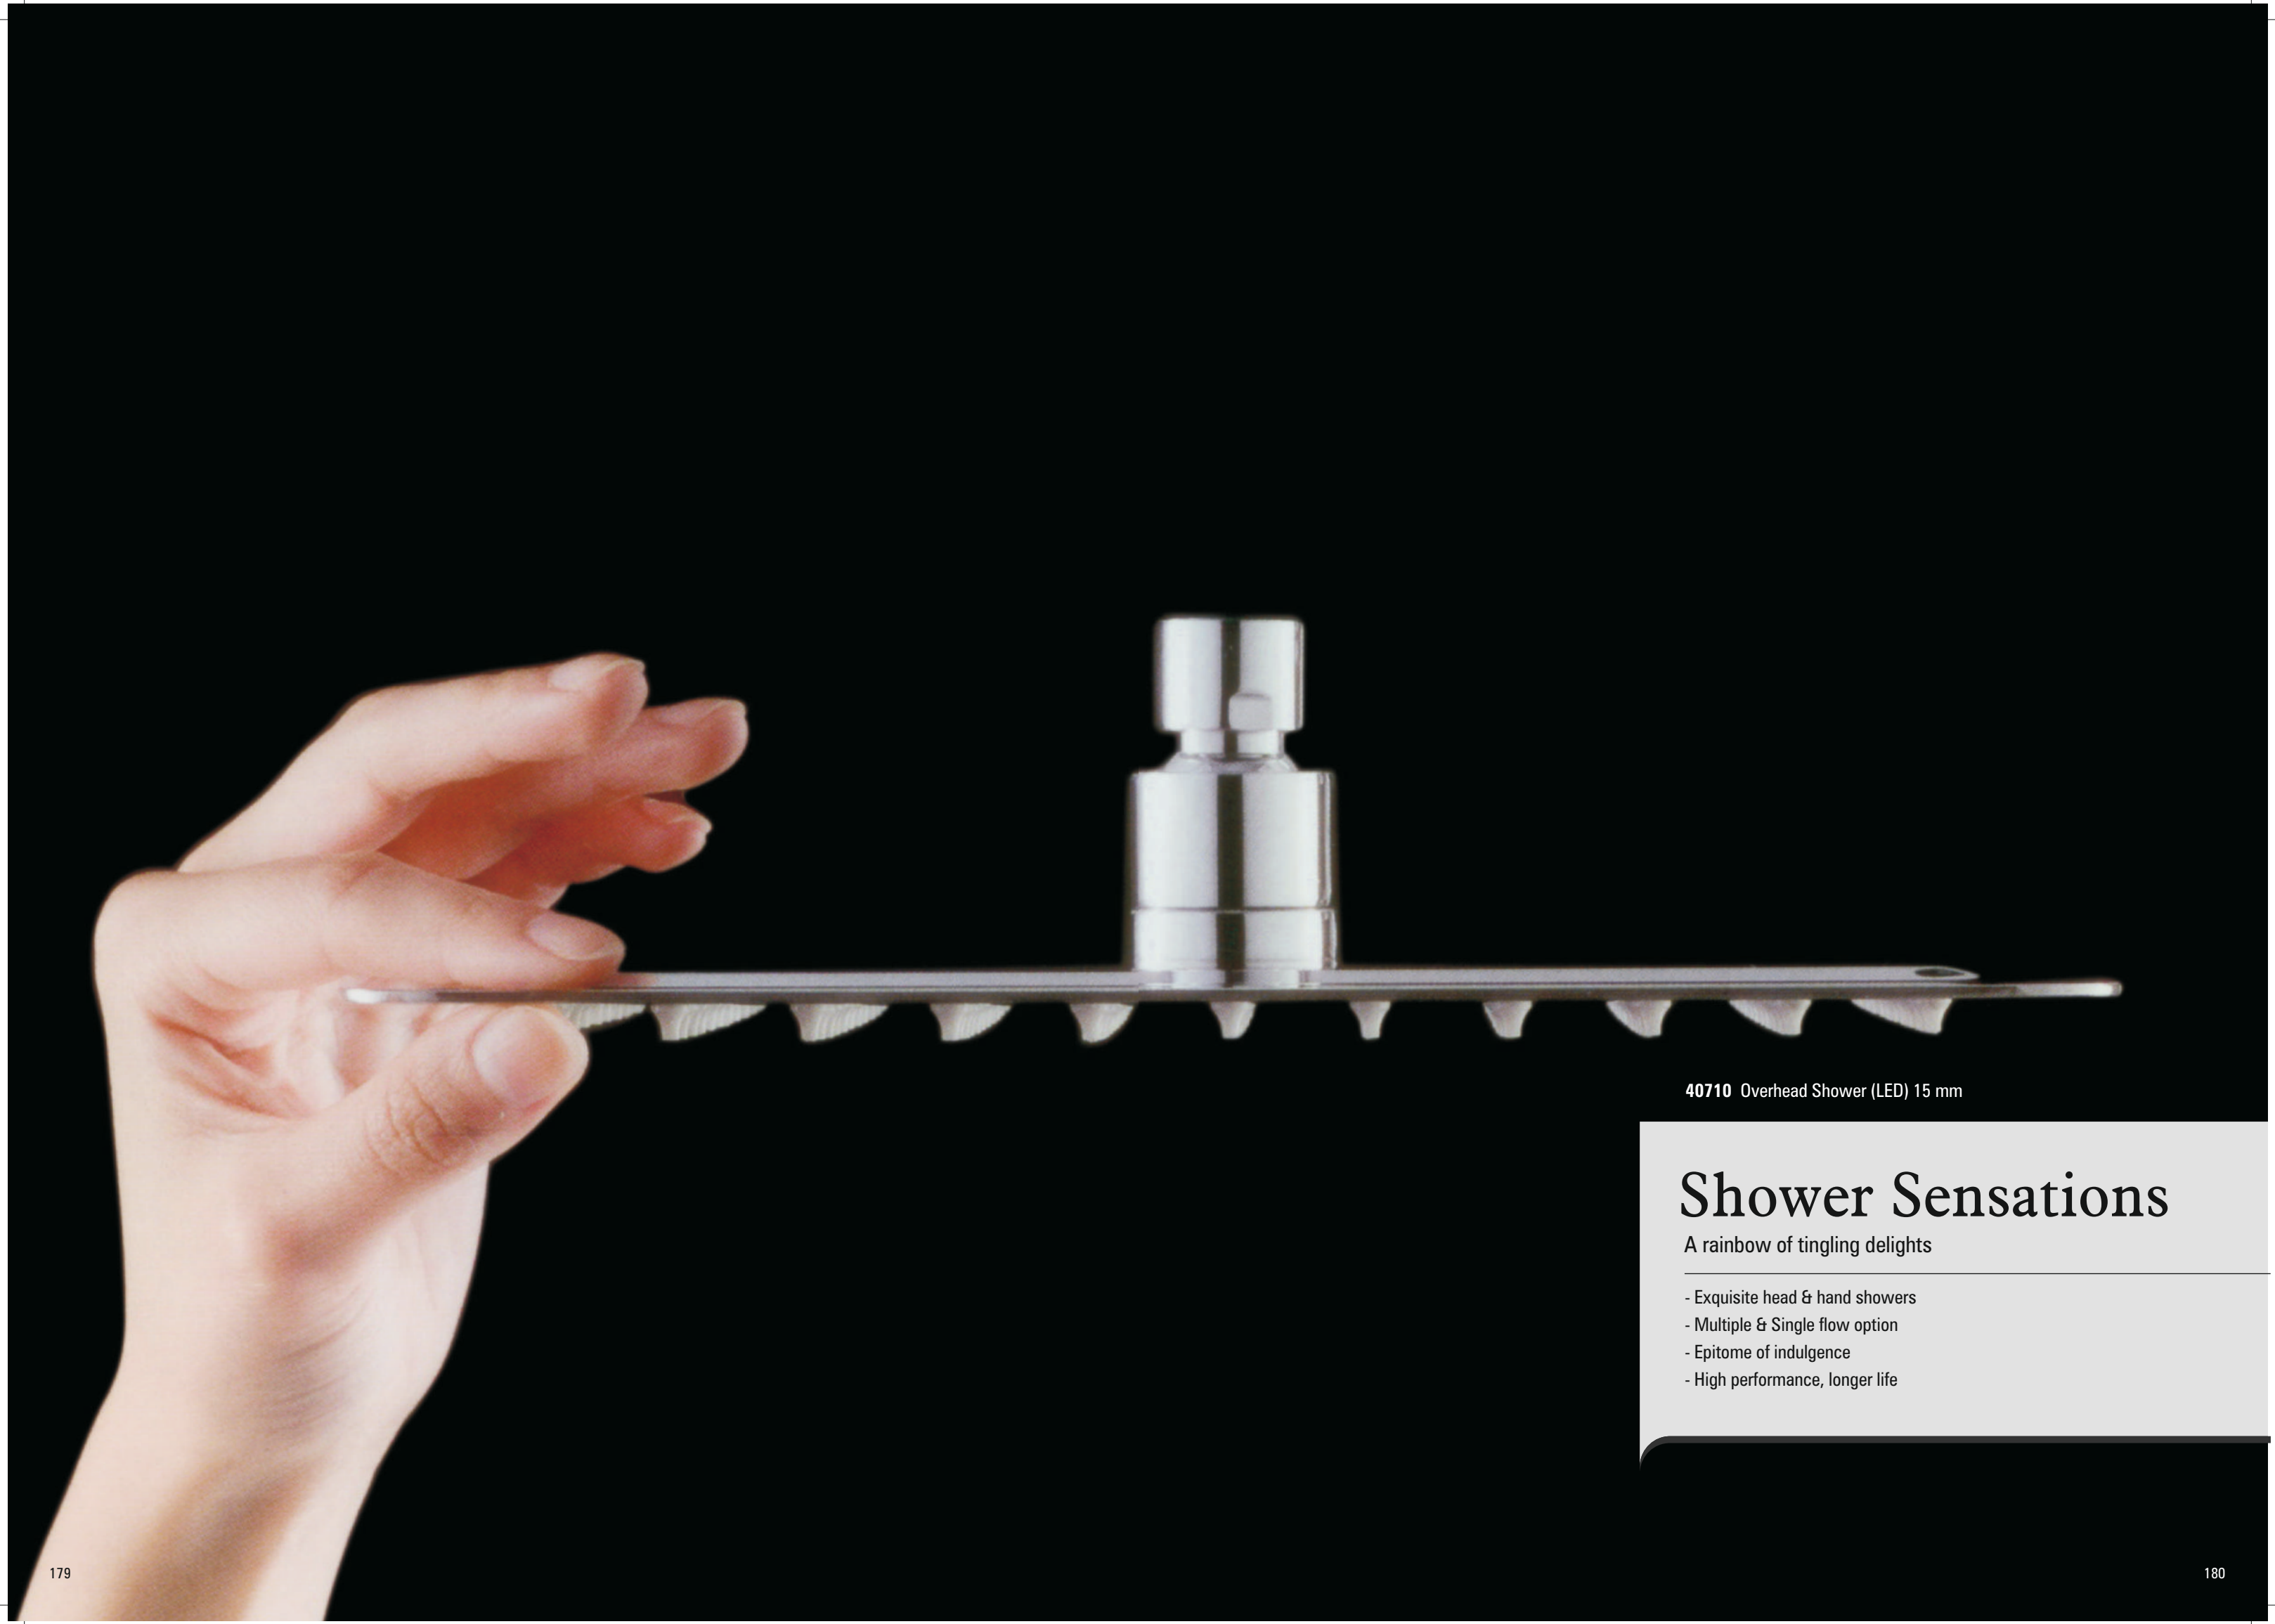

40710 Overhead Shower (LED) 15 mm

Shower Sensations

A rainbow of tingling delights

- Exquisite head & hand showers
- Multiple & Single flow option
- Epitome of indulgence
- High performance, longer life