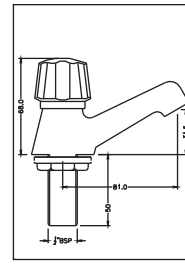

2520 G Pillar Tap 15 mm