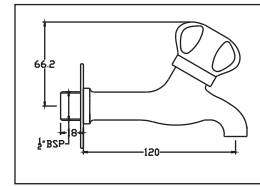

2535 K Bib Tap 'Long Body' without flange 15 mm