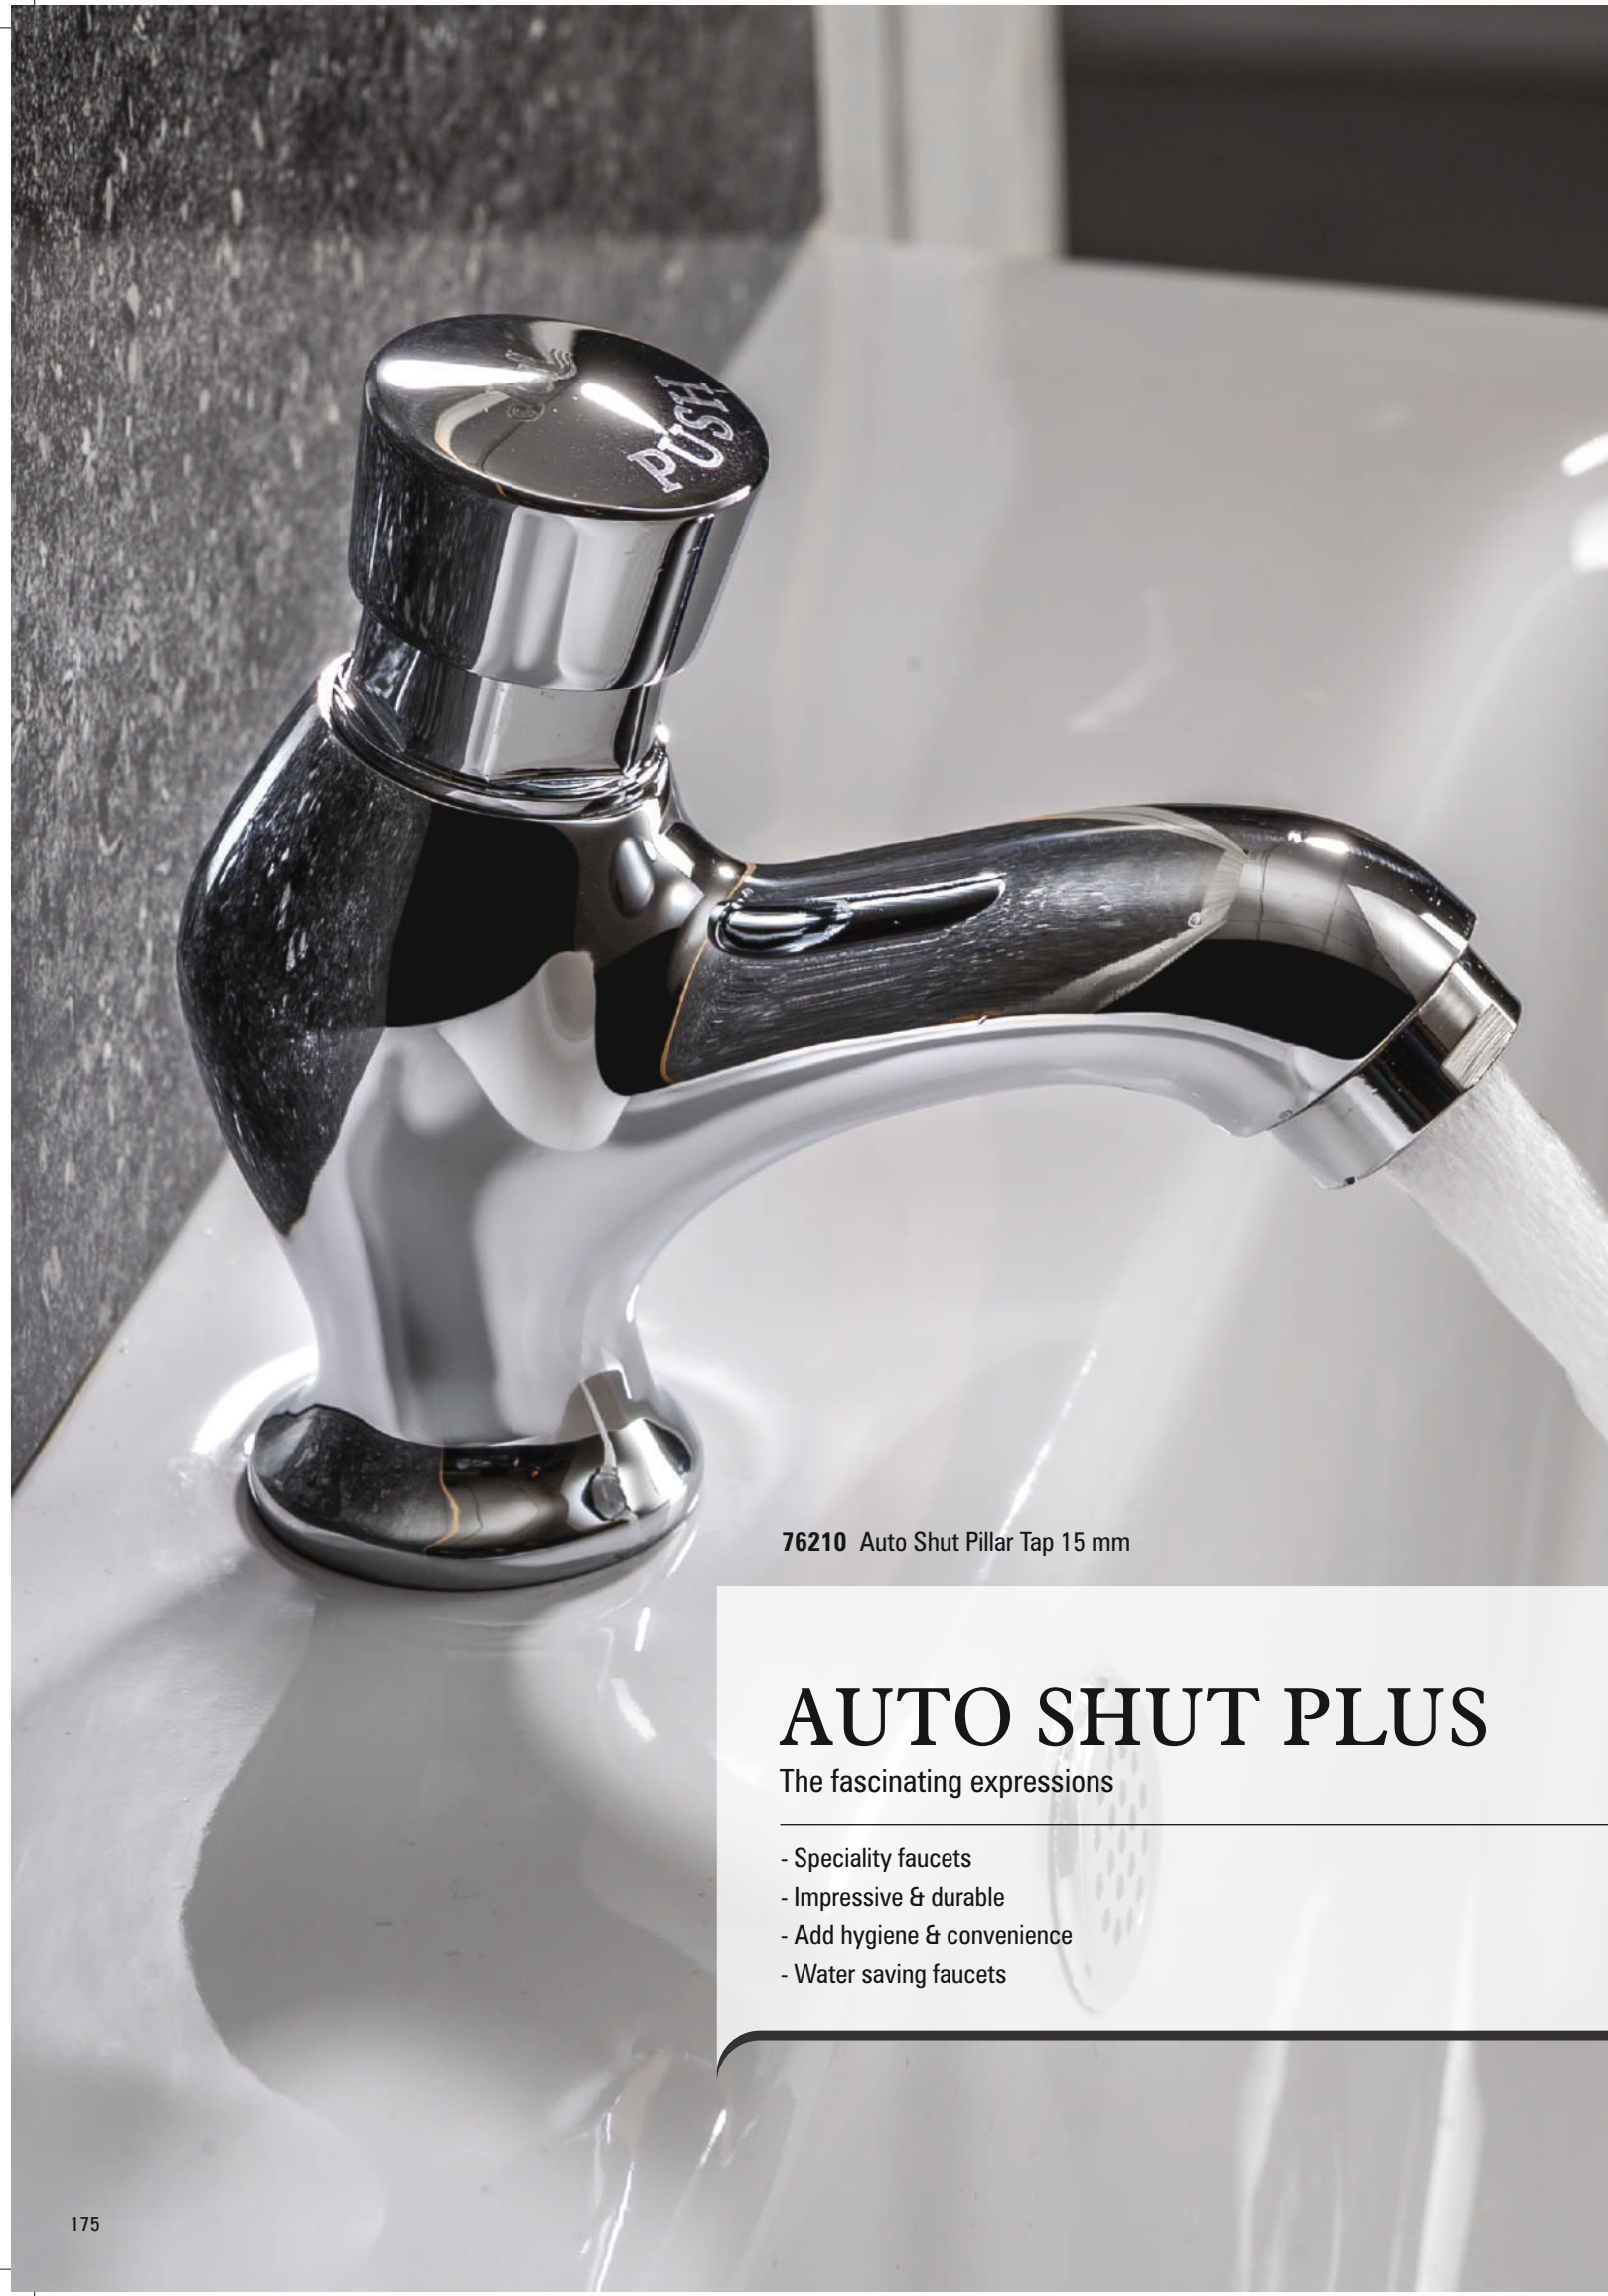

Auto Shut Plus

Autoshut Plus range has a line of products which deliver water as per your requirement. With a soft push, one gets pre set quantity of water. This range has an elegant shape and eagerness to serve you like a royal tea pot.