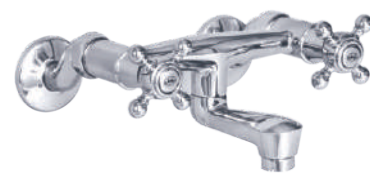

2039 Bib Tap 'Two-Way' without flange 15 mm

2045 Concealed Stop Cock 15 mm
2047 Concealed Stop Cock 20 mm

20370 Concealed Master Control Stop Cock 1"/Flush Cock (Q.T.) 25 mm

2034 U Sink Mixer 'Swivel' U-Spout 15 mm