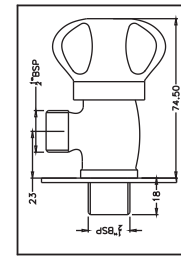

2545 G Concealed Stop Cock 15 mm

2520 J Pillar Tap 15 mm

2430 Bib Tap 15 mm (Brass Finish)

2530 G Bib Tap without flange 15 mm

2548 K Angle Stop Cock without flange 15 mm

2530 J Bib Tap without flange 15 mm