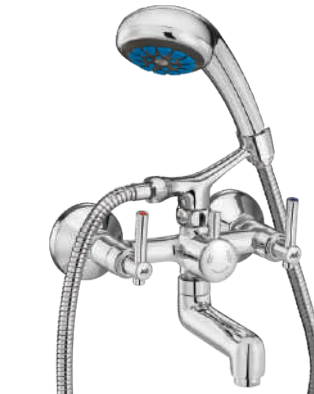

27752 A Wall Mixer set with hand shower 15 mm