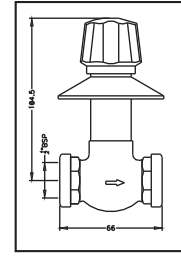

2545 G Concealed Stop Cock 15 mm

2520 J Pillar Tap 15 mm

2430 Bib Tap 15 mm (Brass Finish)

2530 G Bib Tap without flange 15 mm

2548 K Angle Stop Cock without flange 15 mm

2530 J Bib Tap without flange 15 mm