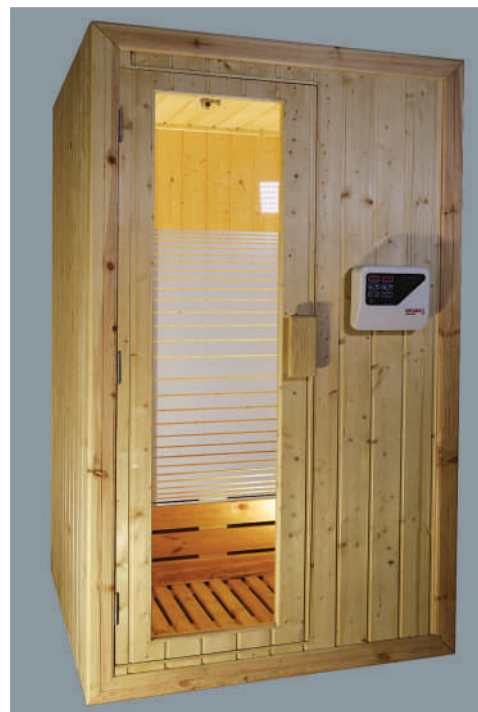

SAUNA ROOMS

AROMA

41620 | Sauna Room 'AROMA' Specifications:
4' * 4' * 6.80' (120*120*204cm). Installation: Corner / Wall
(Audio System Optional)