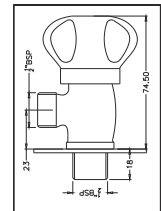

Jal
Joy of India

Jalangi

Performance with a mark of assurance

- ISI marked
- Rich surface coating
- Blend of reliability & comfort
- Available in 'Kohinoor', 'Glory' & 'Jalangi' heads

IS: 8931

JALANGI - The ISI marked range of bathfittings meet the stringent quality standards set by BIS (Bureau of Indian Standards) and undergo specific tests on raw materials as well as performance. Tests such as material composition, flow rate, coating thickness & pressure resistance are performed thereby making JALANGI bathfittings very reliable and long lasting.