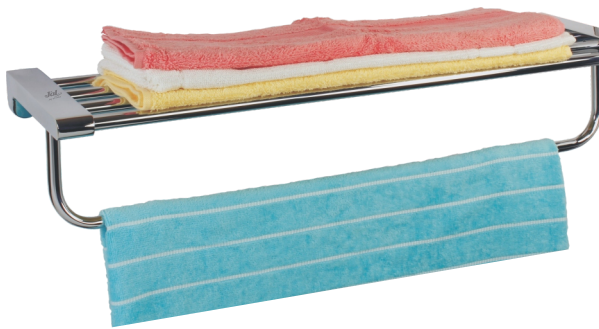

Cat No. 70552 Rectangular Glass Shelf

Feni

Designed to complement every bathroom

Bath Accessories

Cat No. 70530
Towel Rack 600mm

Cat No. 70542
Twin Holder for Tumbler and Soap Tray

Cat No. 70524
Towel Ring

Cat No. 70562
Robe Hook Twin

Cat No. 70554
Rectangular Glass Shelf Twin with Guard

Cat No. 70522
Towel Rail 'Twin Rod' 600mm

Cat No. 70548
Toilet Paper Holder with Cutter

Cat No. 70520
Towel Rail 600mm

Cat No. 70547
Liquid Soap dispenser