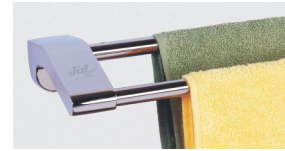

Cat No. 70552 Rectangular Glass Shelf

Feni

Designed to complement every bathroom

Bath Accessories

Cat No. 70530
Towel Rack 600mm

Cat No. 70542
Twin Holder for Tumbler and Soap Tray

Cat No. 70524
Towel Ring

Cat No. 70562
Robe Hook Twin

Cat No. 70554
Rectangular Glass Shelf Twin with Guard

Cat No. 70522
Towel Rail 'Twin Rod' 600mm

Cat No. 70548
Toilet Paper Holder with Cutter

Cat No. 70520
Towel Rail 600mm

Cat No. 70547
Liquid Soap dispenser