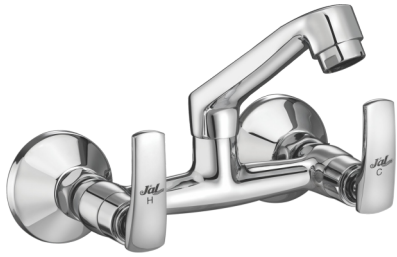

JHELUM
Style with Simplicity

Cat No. 9673
Basin Single Hole Mixer 15 mm

Quarter Turn Faucets | Foam Flow Water Saving Aerators
Stunning Designs | Easy Operation

Cat No. 9621
Pillar Tap with
foam flow 15 mm

Cat No. 9622
Pillar Tap with
foam flow 15 mm

Cat No. 9632
Bib Tap with
foam flow 15 mm

Cat No. 9636
Bib Tap 'Long Body' with
foam flow 15 mm

Cat No. 9626
Bib Tap for
Hose Connection 15 mm

Cat No. 9627
Pillar Tap 'Swivel' with
foam flow 15 mm

Cat No. 9637
Bib Tap 'Swivel' with
foam flow 15 mm

Cat No. 9639
Bib Tap 'Two Way' with
foam flow 15 mm

Cat No. 9690
Angle Stop Cock 'Two Way' 15 mm

Cat No. 9648
Angle Stop Cock 15 mm

Cat No. 9645
Concealed Stop Cock 15 mm

Cat No. 9647
Concealed Stop Cock 20 mm

Cat No. 9634
Sink Mixer 'Swivel' 15 mm

Cat No. 9640
Wall Mixer Bath 15 mm

Cat No. 9652
Wall Mixer set with
hand shower 15 mm

Cat No. 96550
Wall Mixer Composite Body (con.) with
'Easy Turn' Divertor for shower system 15 mm