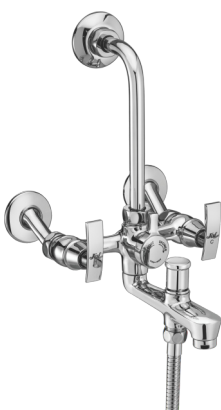

Cat No. 3856
Wall Mixer set with hand & overhead showers 15 mm