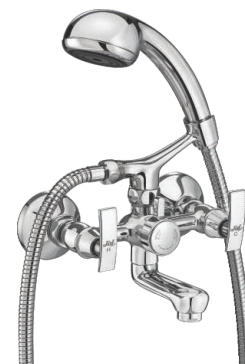

Cat No. 3890
Angle Stop Cock 'Two Way' 15 mm

Cat No. 38550
Wall Mixer Composite Body (con.) with
'Easy Turn' Divertor for shower system 15 mm

Cat No. 3827
Pillar Tap 'Swivel' with pipe spout & foam flow 15 mm

Cat No. 3837
Bib Tap 'Swivel' with pipe spout & foam flow 15 mm

Cat No. 3845
Concealed Stop Cock 15 mm

Cat No. 3837U
Bib Tap 'Swivel' with (U-spout) & foam flow 15 mm

Cat No. 3827U
Pillar Tap 'Swivel' with (U-spout) & foam flow 15 mm

Cat No. 3847
Concealed Stop Cock 20 mm

Cat No. 3873
Basin Single Hole Mixer with C.C pipe & foam flow 15 mm

Cat No. 3878
Basin Single Hole Mixer 'Swivel' with pipe spout & foam flow 15 mm

Cat No. 3840
Wall Mixer Bath 15 mm

Cat No. 3834U
Sink Mixer 'Swivel' with (U-spout) 15 mm

Cat No. 3834
Sink Mixer 'Swivel' 15 mm

Cat No. 3952
Wall Mixer set with hand shower 15 mm

Cat No. 38570
Wall mixer Composite Body Set (con.) with
'Easy Turn' Divertor with tub filler and
overhead shower 15 mm