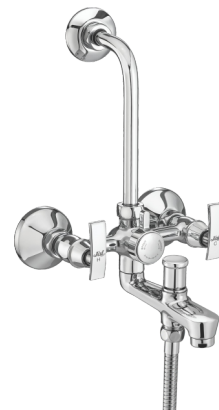

Cat No. 3956
Wall Mixer set with hand & overhead showers 15 mm